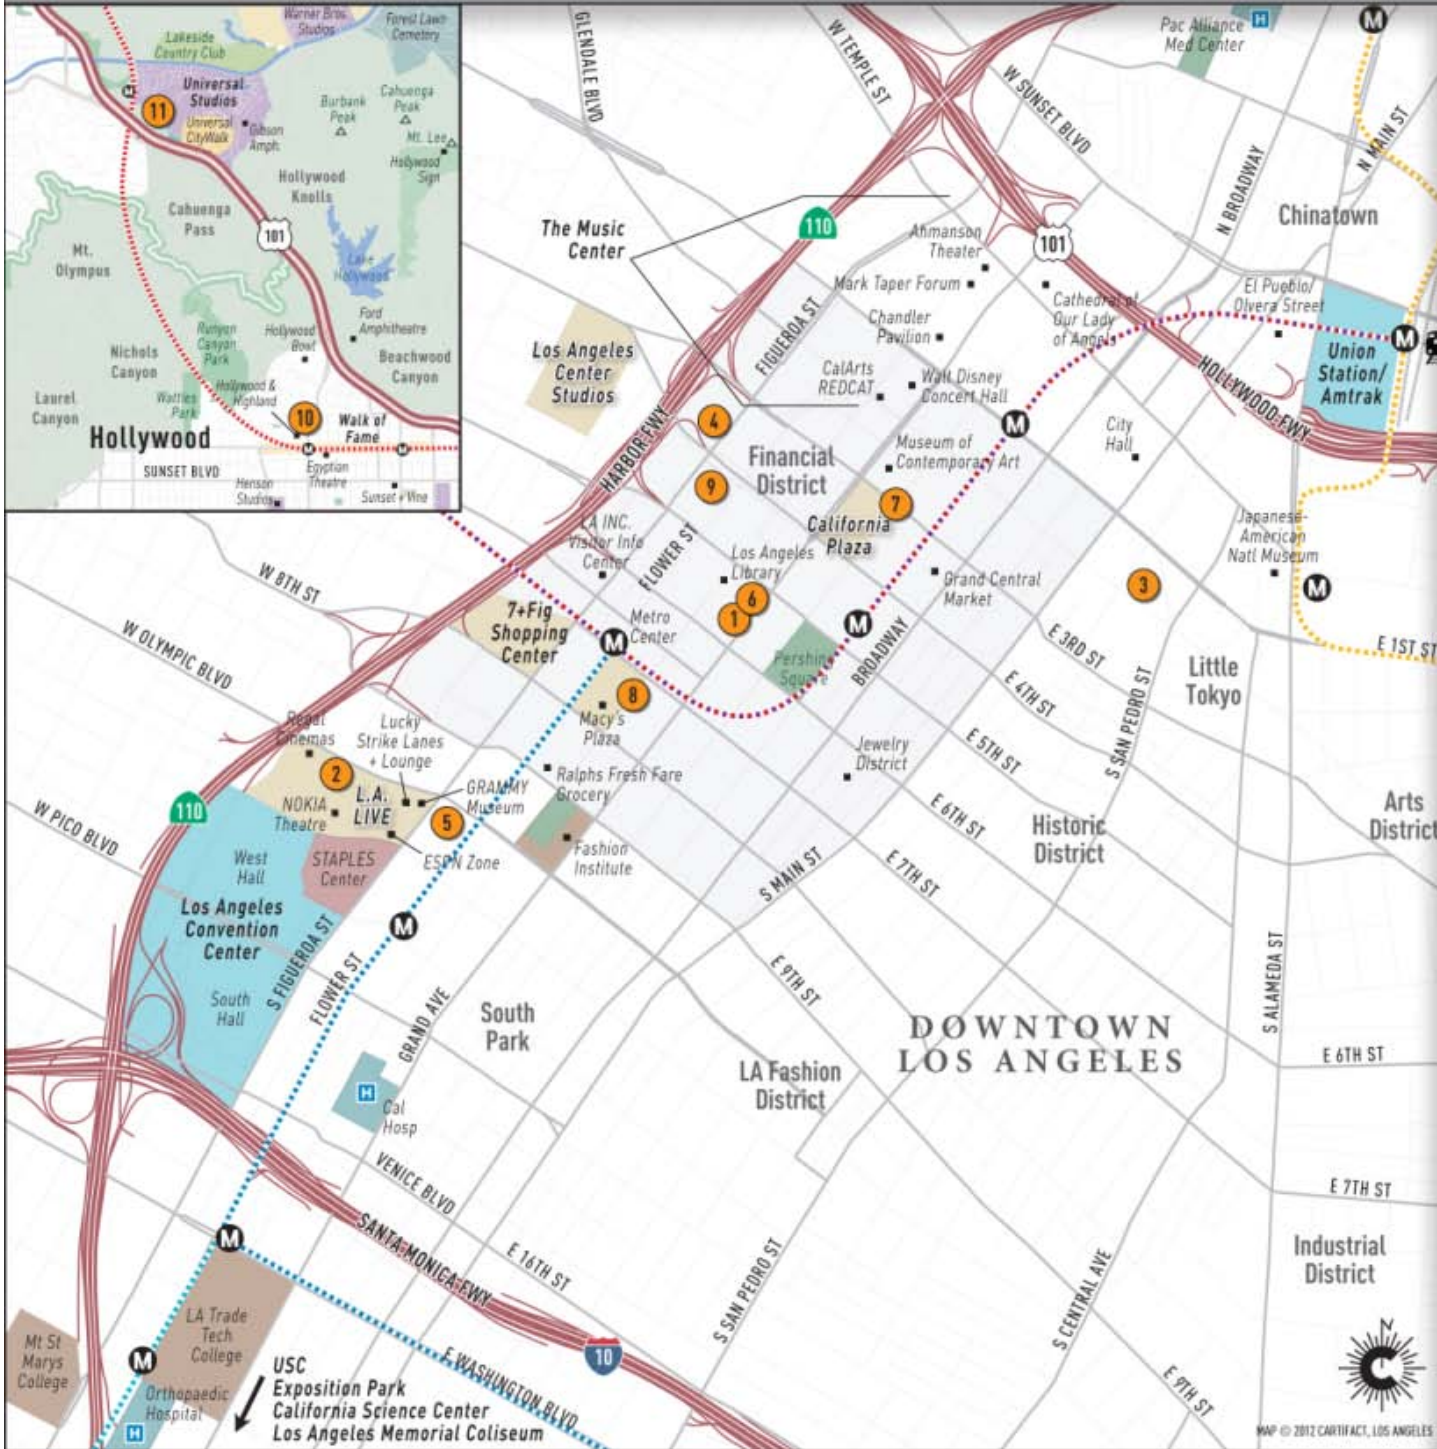

# LOS ANGELES INTERNATIONAL POW WOW 2012

- 1 HILTON CHECKERS LOS ANGELES  
535 S. Grand Ave..... 9 Blocks
- 2 JW MARRIOTT LOS ANGELES L.A. LIVE  
900 W. Olympic Blvd..... 1 Block
- 3 KYOTO GRAND HOTEL AND GARDENS  
120 S. Los Angeles St..... 18 Blocks
- 4 LOS ANGELES MARRIOTT DOWNTOWN  
333 S. Figueroa St..... 9 Blocks
- 5 LUXE CITY CENTER HOTEL  
(Formerly the Holiday Inn City Center)  
1020 S. Figueroa St..... 1 Block
- 6 MILLENNIUM BILTMORE HOTEL LOS ANGELES  
506 S. Grand Ave..... 9 Blocks
- 7 OMNI LOS ANGELES HOTEL AT CALIFORNIA PLAZA  
251 S. Olive St..... 12 Blocks
- 8 SHERATON LOS ANGELES DOWNTOWN HOTEL  
711 S. Hope St..... 6 Blocks
- 9 THE WESTIN BONAVENTURE HOTEL AND SUITES  
404 S. Figueroa St..... 9 Blocks
- 10 THE HOLLYWOOD RENAISSANCE HOTEL HOLLYWOOD  
1755 N. Highland Ave..... 9 Miles
- 11 HILTON UNIVERSAL CITY  
555 Universal Hollywood Dr. .... 12 Miles

\*Blocks noted are approximate distance from Los Angeles Convention Center to Hotels