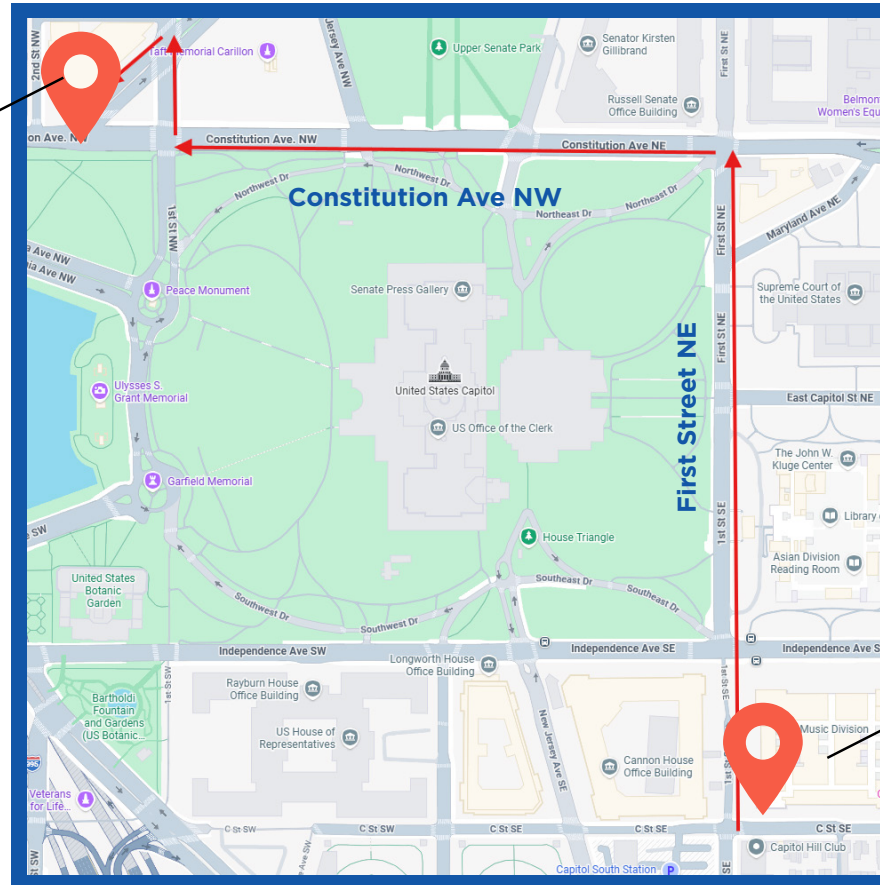

## DIRECTIONS TO **TOAST TO TRAVEL RECEPTION** AND **LUGGAGE DROP**

**Toast to Travel Reception:**  
101 Constitution Ave. NW  
Washington, DC 20001

**Capitol Hill Club**  
300 1st St SE  
Washington, DC 20003

[\*\*GET DIRECTIONS\*\*](#)